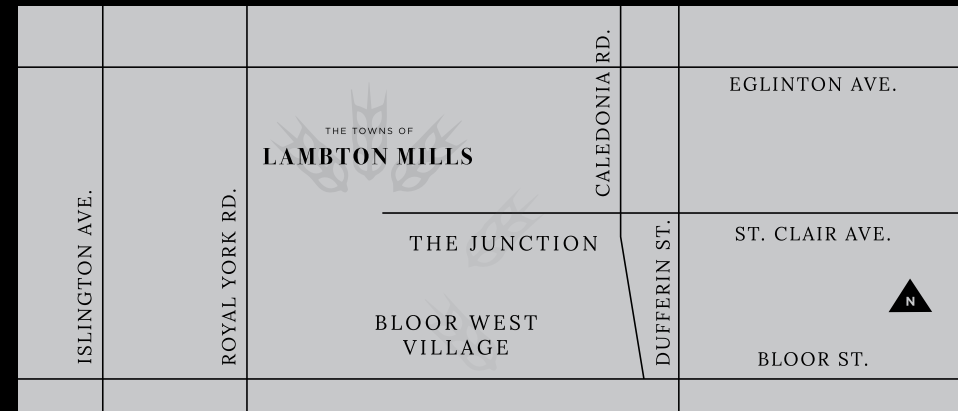

THE TOWNS OF
LAMBTON MILLS

LAMBTONMILLS.CA

Renderings/Exterior Elevations, site plans and maps are artist's concept only. Map is not to scale. Construction of dwelling may not be exactly as shown. Some features shown may be optional extras at additional cost. Exterior elevations, renderings or sketches are subject to architectural controls, the availability of materials to the Vendor during the construction of the Dwelling, and site conditions. Some windows shown on side elevations may not be available due to the applicable side yard setback. Accordingly, all details, dimensions, treatments, specifications and features shown may be changed by the Vendor, the Municipality, the Developer or the Vendor's control architect, in their sole and unfettered discretion at any time without notice. Site plan generally depicts a draft plan submitted to the municipality for development approvals. All details, dimensions and features shown are intended to display the preliminary lot plan of the lot purchased herein only. The lot and surrounding lots or other features shown such as driveway locations, depth measurements and landscaping features are subject to approval by the municipality, the Vendor's consulting Engineers, and Developer. Accordingly the lot, adjacent lots, and all such surrounding features shown are subject to change without notice and may differ from the documents. Aerial photographs were taken from various angles and heights in order to generally illustrate the relative location of the project and surrounding features. Renderings are not to scale and may not reflect the actual buildings, businesses and structures in existence at the time of development. TFC Developments makes no representation or warranty with respect to the actual views or locations of such features from the homes once fully constructed. E. & O.E. April 2025